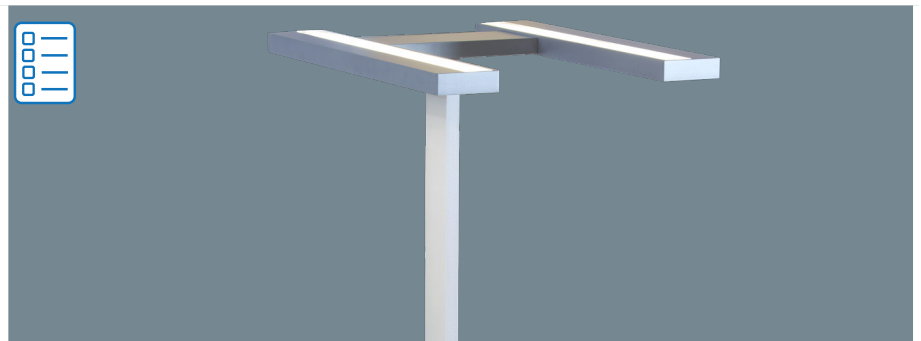

tambient® Product Quick Guide

Click product thumbnail to
open its Data Sheet

 = Opens Quickfinder

I = Internal Driver

R = Remote Driver

All tambient® are
desk/floor mount

L305 **I**

L306 **I**